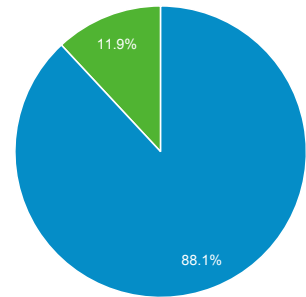

# Audience Overview

All Sessions  
100.00%

+ Add Segment

## Overview

Sessions  
**3,805,156**

Users  
**750,756**

Pageviews  
**8,478,253**

Pages / Session  
**2.23**

Avg. Session Duration  
**00:03:48**

Bounce Rate  
**62.36%**

% New Sessions  
**11.90%**

Returning Visitor New Visitor

Language	Sessions	% Sessions
1. en-us	2,792,299	73.38%
2. en-gb	297,527	7.82%
3. mk-mk	290,629	7.64%
4. en	83,389	2.19%
5. sr	53,605	1.41%
6. sr-rs	36,005	0.95%
7. hr-hr	33,697	0.89%
8. de	23,696	0.62%
9. de-de	20,488	0.54%
10. mk	15,754	0.41%