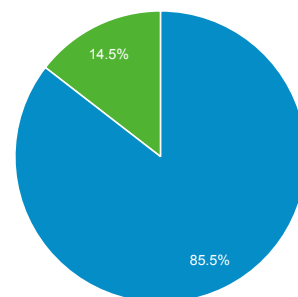

Dec 10, 2014 - Dec 10, 2014

Audience Overview

All Sessions
100.00%

+ Add Segment

Overview

Sessions
184,484

Users
116,068

Pageviews
381,560

Pages / Session
2.07

Avg. Session Duration
00:03:16

Bounce Rate
64.42%

% New Sessions
14.52%

■ Returning Visitor ■ New Visitor

Language	Sessions	% Sessions
1. en-us	131,635	71.35%
2. en-gb	15,549	8.43%
3. mk-mk	14,542	7.88%
4. en	4,171	2.26%
5. sr	2,690	1.46%
6. sr-rs	1,973	1.07%
7. hr-hr	1,871	1.01%
8. de-de	1,393	0.76%
9. de	1,214	0.66%
10. it-it	841	0.46%