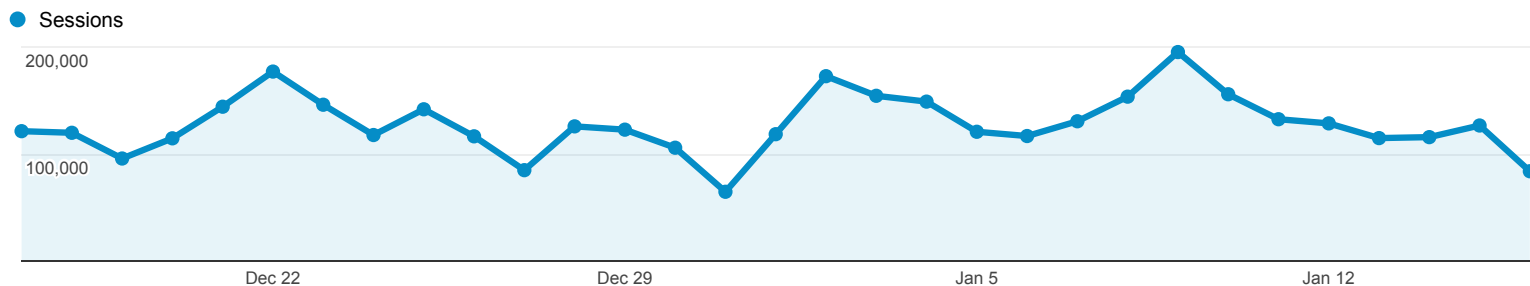

# Audience Overview

All Sessions  
100.00%

## Overview

Sessions  
**3,971,025**

Users  
**1,014,345**

Pageviews  
**7,936,626**

Pages / Session  
**2.00**

Avg. Session Duration  
**00:03:17**

Bounce Rate  
**67.10%**

% New Sessions  
**17.91%**