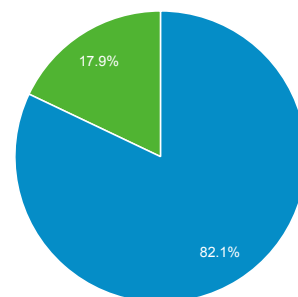

## Overview

Sessions  
**3,971,025**

Users  
**1,014,345**

Pageviews  
**7,936,626**

Pages / Session  
**2.00**

Avg. Session Duration  
**00:03:17**

Bounce Rate  
**67.10%**

% New Sessions  
**17.91%**

■ Returning Visitor ■ New Visitor

Language	Sessions	% Sessions
1. en-us	2,777,860	69.95%
2. mk-mk	378,022	9.52%
3. en-gb	354,818	8.94%
4. en	78,403	1.97%
5. sr	56,607	1.43%
6. sr-rs	54,469	1.37%
7. hr-hr	38,399	0.97%
8. de-de	22,719	0.57%
9. de	20,679	0.52%
10. mk	15,854	0.40%